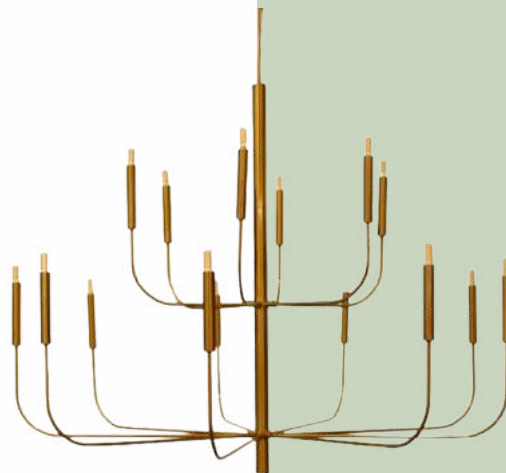

# Chandeliers

Dune, small  
14" x 19"

Dune, round  
20" diameter

Dune, large  
21" x 27"

Francesca, small  
15" x 17"

Handmade Crystal  
54" W x 14" D x 10" H

Francesca, large  
23" x 35"

Seagrass Wrapped Drum  
30" x 40"

# Chandeliers

Adam Gold Carriage, Large  
60" x 20" x 30"

Adam Brushed Carriage, Medium  
33.5" x 33.5" x 39"

Adam Brushed Carriage, Small  
25" x 25" x 33"

Calvin Black Wagon Wheel  
70" diameter

Calvin Black Iron & Rope  
42" x 60"

Adria Matte Gold Drum  
36" x 16"

Brushed Brass Stems  
40" diameter

Courtney Antique Brass  
48" x 37.5"