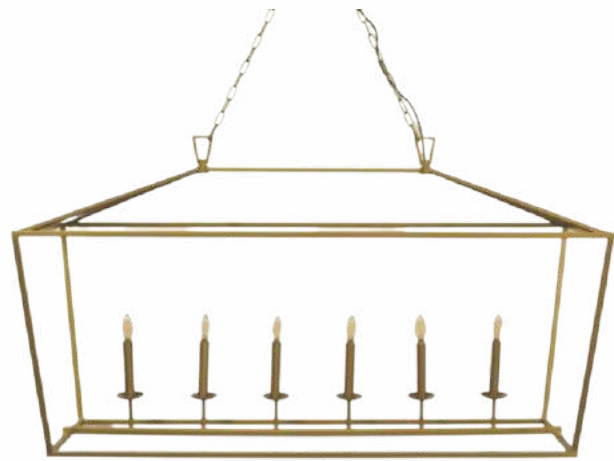

# Starlight Twinkle

This beautiful lighting is perfectly paired with our Clear Navitrac Tents!  
Starlight twinkle lights illuminate against the night sky, bringing the outdoors  
inside your tent.

SugarplumTents.com  
info@sugarplumtents.com  
301-620-4340

# Cafe Bistro

Cafe Bistro lighting can be swagged up to the peak of any style tent, or zig-zagged!

SugarplumTents.com  
info@sugarplumtents.com  
301-620-4340

# Chandeliers

Dune, small  
14" x 19"

Dune, round  
20" diameter

Dune, large  
21" x 27"

Francesca, small  
15" x 17"

Handmade Crystal  
54" W x 14" D x 10" H

Francesca, large  
23" x 35"

Seagrass Wrapped Drum  
30" x 40"

# Chandeliers

Adam Gold Carriage, Large  
60" x 20" x 30"

Adam Brushed Carriage, Medium  
33.5" x 33.5" x 39"

Adam Brushed Carriage, Small  
25" x 25" x 33"

Calvin Black Wagon Wheel  
70" diameter

Calvin Black Iron & Rope  
42" x 60"