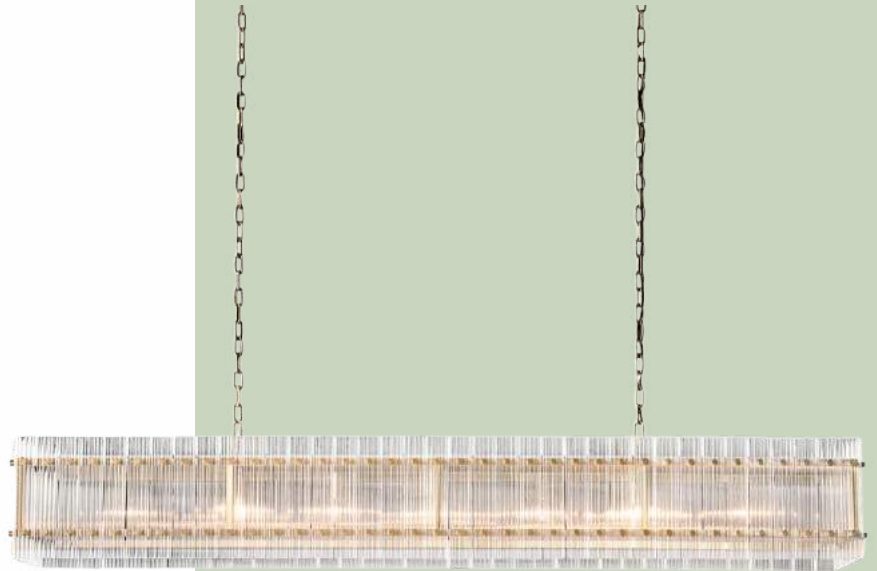

# Starlight Twinkle

This beautiful lighting is perfectly paired with our Clear Navitrac Tents!  
Starlight twinkle lights illuminate against the night sky, bringing the outdoors  
inside your tent.

SugarplumTents.com  
info@sugarplumtents.com  
301-620-4340

# Chandeliers

Dune, small  
14" x 19"

Dune, round  
20" diameter

Dune, large  
21" x 27"

Francesca, small  
15" x 17"

Handmade Crystal  
54" W x 14" D x 10" H

Francesca, large  
23" x 35"

Seagrass Wrapped Drum  
30" x 40"

# Chandeliers

Adam Gold Carriage, Large  
60" x 20" x 30"

Adam Brushed Carriage, Medium  
33.5" x 33.5" x 39"

Adam Brushed Carriage, Small  
25" x 25" x 33"

Calvin Black Wagon Wheel  
70" diameter

Calvin Black Iron & Rope  
42" x 60"

Adria Matte Gold Drum  
36" x 16"

Brushed Brass Stems  
40" diameter

Courtney Antique Brass  
48" x 37.5"